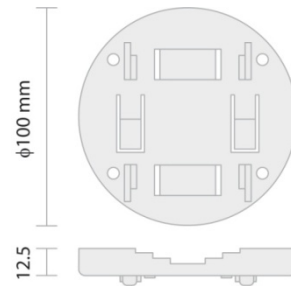

### TECHNICAL DATA

Weight	0.08 kg / 0.2 lbs – single piece incl. package 8 kg / 17.6 lbs – per Carton Box (100 pcs)
Material	ABS plastic (UV stabilized & weather resistant)
Single Piece	Plastic Bag Retail Package 130 × 160 × 25 mm / 5.1 × 6.3 × 1 inches
100pcs Box	Carton Box 530 × 310 × 200 mm / 20,9 × 12,2 × 7,9 inches