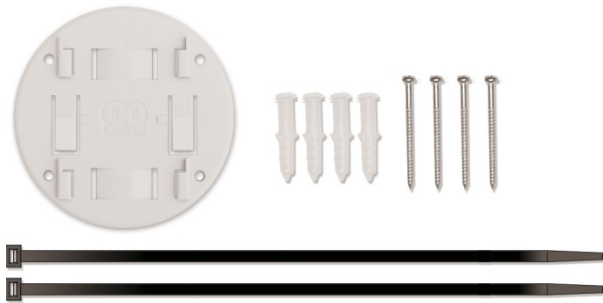

# EASYBRACKET™ S

## Wall and Pole Mounting Bracket Product Datasheet

**EasyBracket S is mounting bracket compatible with StationBox S and StationBox Mikro.**  
**EasyBracket S allows easy installation of compatible devices on wall or on the pole.**  
**Easy On – Easy Off.**

### BROCKET – PACKAGE CONTAINS